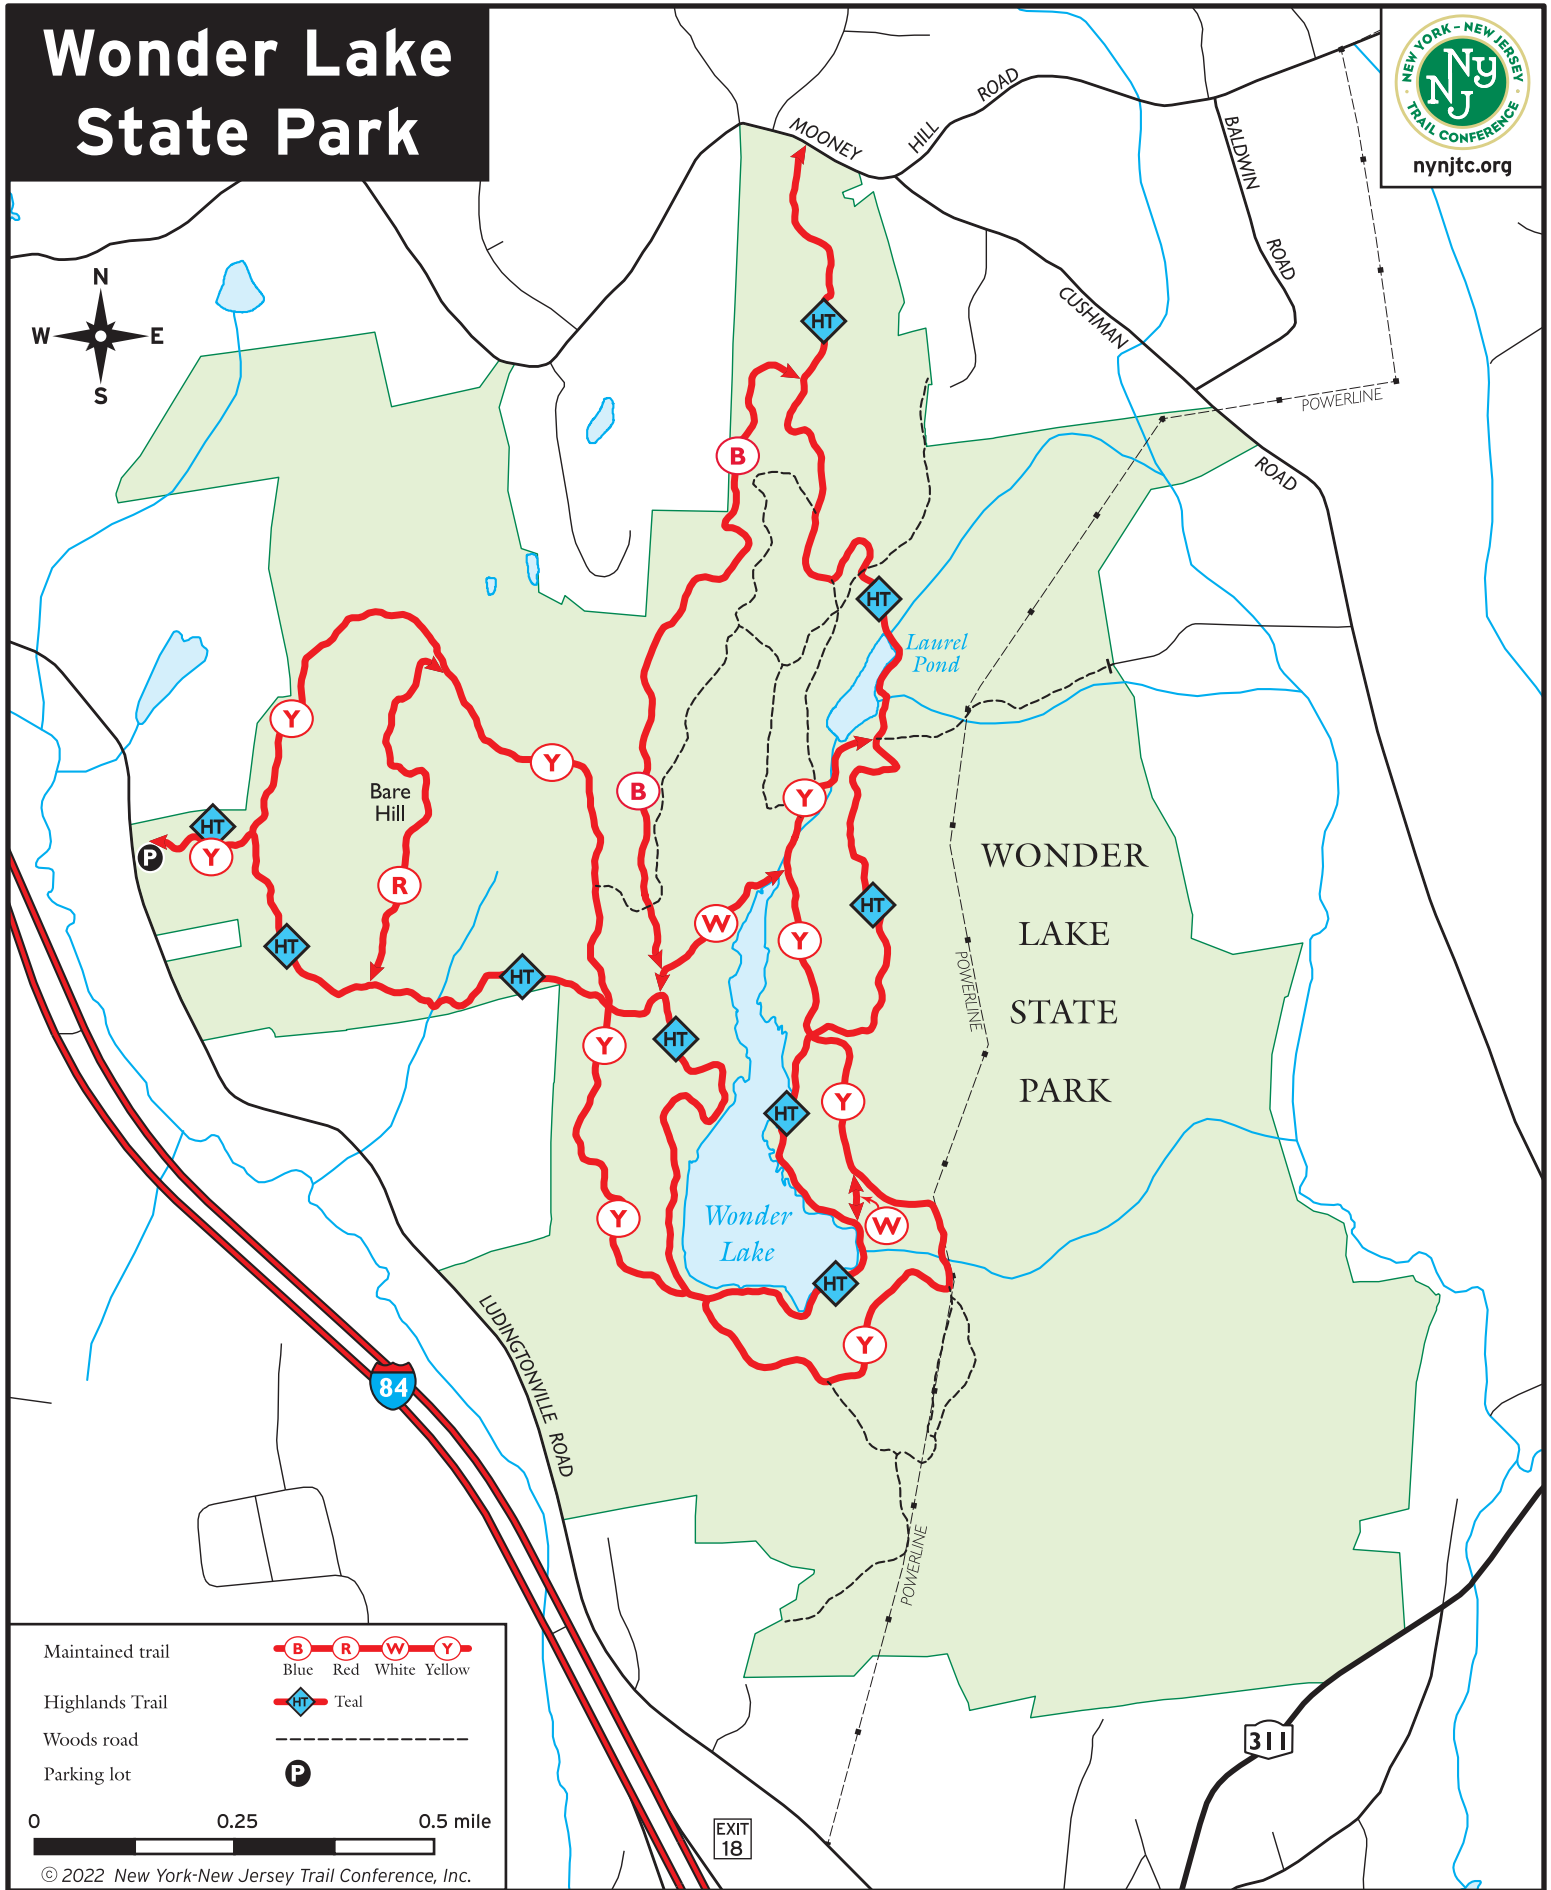

# Wonder Lake State Park

- Maintained trail: Blue (B), Red (R), White (W), Yellow (Y)
- Highlands Trail: Teal diamond (HT)
- Woods road: Dashed line
- Parking lot: P

© 2022 New York-New Jersey Trail Conference, Inc.

Map produced by the **New York-New Jersey Trail Conference**, provider of the region's best trail maps. Our published maps show 2,000+ miles of trails throughout New York and New Jersey.

The **Trail Conference** supports parks by mobilizing thousands of outdoor-loving volunteers who create, maintain, and protect 2,150 miles of public trails. **Support trails and the work of our volunteers by purchasing great trail maps, volunteering on the trails, or simply visiting [nynjtc.org](http://nynjtc.org) for more information.**